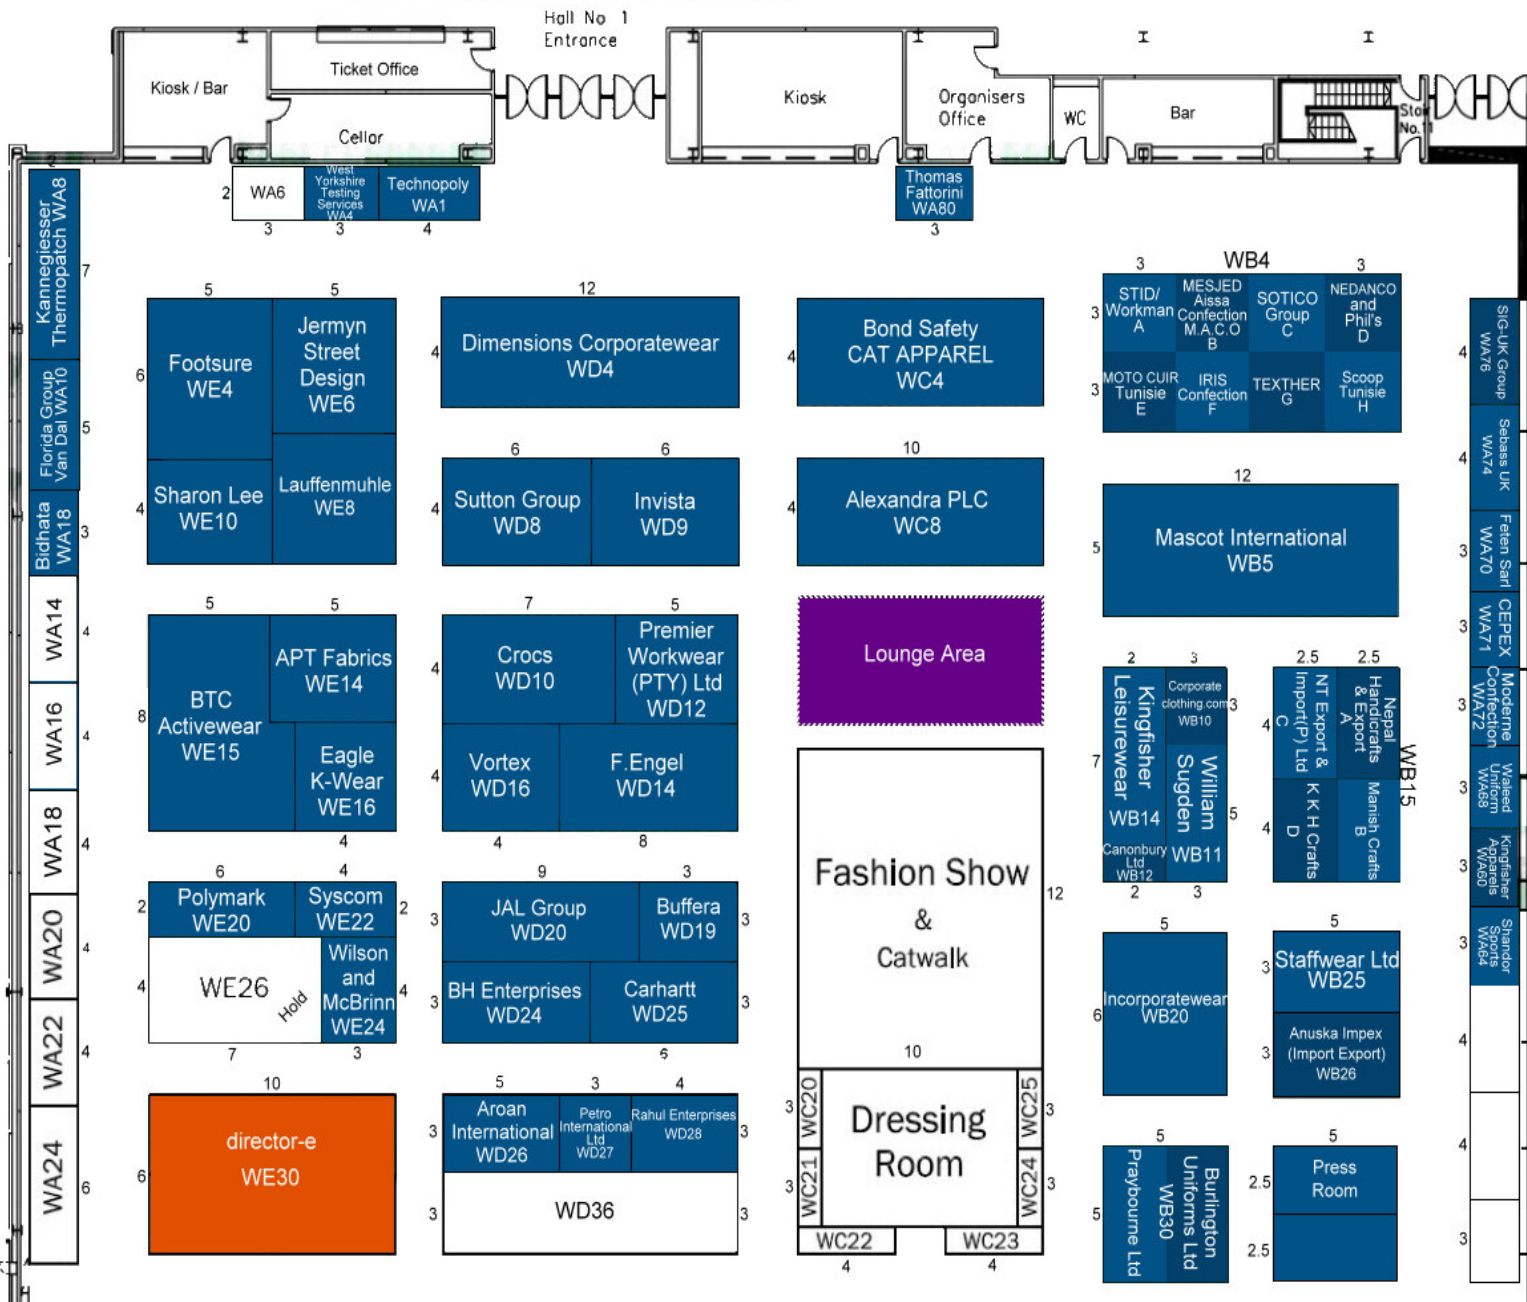

Workwear and Corporate Clothing Show

Show Sponsor
2010 & 2011

Ricoh Arena | Coventry | 13/14 April 2010

www.workwearshow.co.uk

Stand Prices

Shell Scheme £240 psm
Space Only £210 psm

Call 08708704578