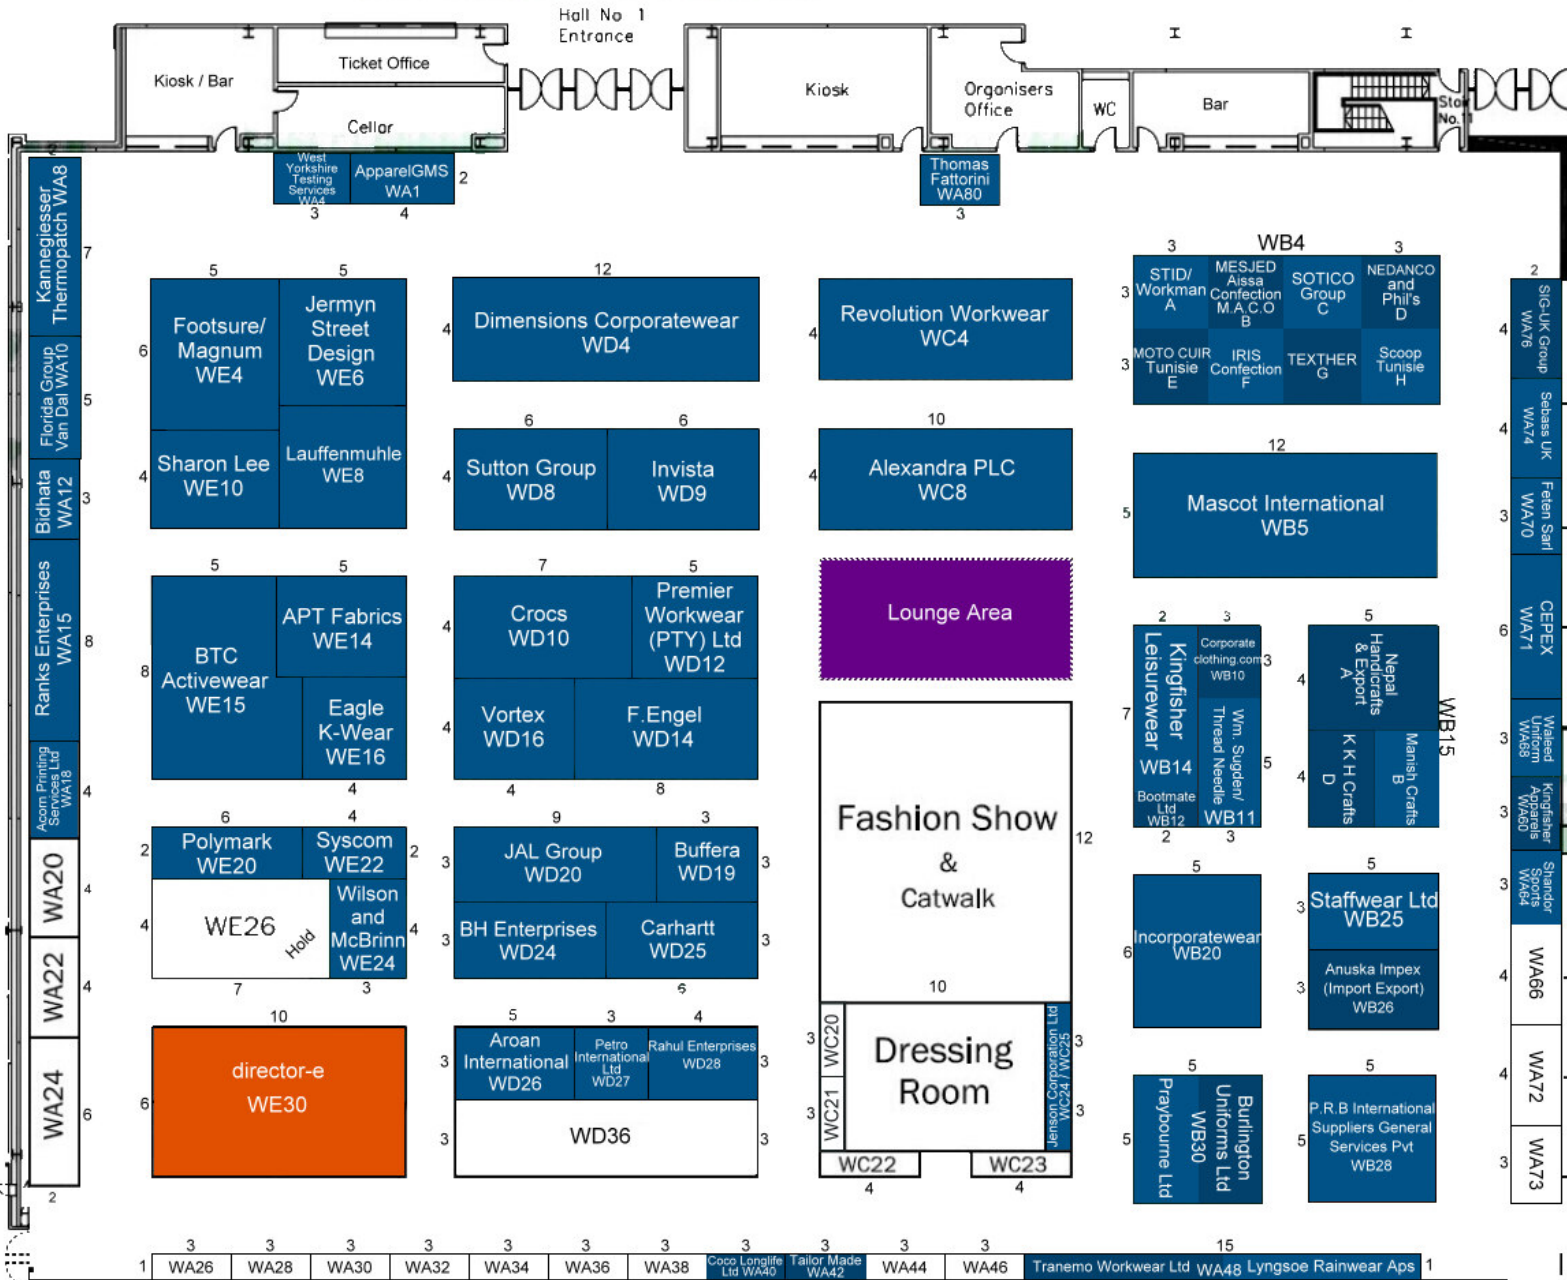

Workwear and Corporate Clothing Show

Ricoh Arena | Coventry | 13/14 April 2010
www.workwearshow.co.uk

Show Sponsor
2010 & 2011

Stand Prices

Shell Scheme £240 psm

Space Only £210 psm

Call Lara Colmer on +44 (0)870 870 4578

Jaguar Exhibition Hall